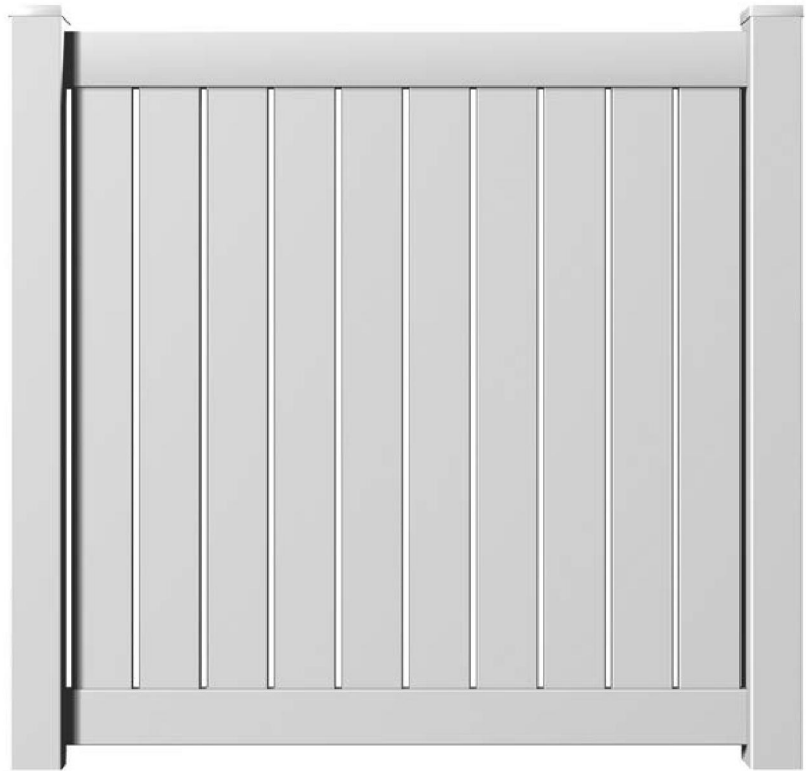

Semi Privacy

**5' Tall seen here - 6' tall comes with a Mid-Rail

White
**Standard

Tan
**Special Order

Khaki
**Special Order

Stone
**Special Order

1 1/2" x 5 1/2" RIBBED RAIL

(0.090" Wall)
Corner R 0.188"

5" x 5" ECONOMY POST

(0.135" Wall)
Corner R 0.188"

7/8" x 6" RIBBED PICKET

(0.050" Wall)
Corner R 0.125"

7/8" U-CHANNEL

(0.060 Wall)

Delcan Products Ltd.

1409 5 Avenue