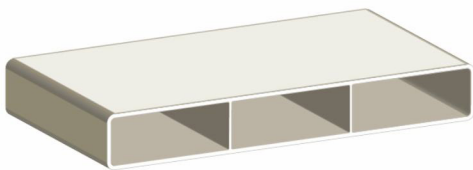

Semi Privacy

**5' Tall seen here - 6' tall comes with a Mid-Rail

White
**Standard

Tan
**Special Order

Khaki
**Special Order

Stone
**Special Order

1 1/2" x 5 1/2" RIBBED RAIL

(0.090" Wall)
Corner R 0.188"

5" x 5" ECONOMY POST

(0.135" Wall)
Corner R 0.188"

7/8" x 6" RIBBED PICKET

(0.050" Wall)
Corner R 0.125"

7/8" U-CHANNEL

(0.060 Wall)

Delcan Products Ltd.

1409 5 Avenue