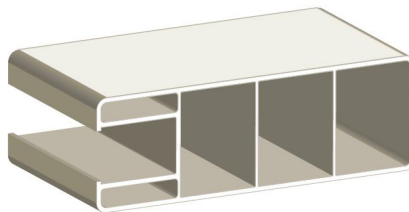

# Full Privacy 11.3" T&G

**1 1/2" x 5 1/2" POCKET RAIL**

(0.080" Wall)  
Corner R 0.188"

\*\*Standard Rail

**2" x 6" POCKET RAIL**

(0.080" Wall)  
Corner R 0.188"

\*\*Special Order

**2" x 7" DECO POCKET RAIL**

(0.080" Wall)  
Corner R 0.188"

\*\*Special Order

**5" x 5" ECONOMY POST**

(0.135" Wall)  
Corner R 0.188"

**7/8" x 11.277" T&G PICKET**

(0.045" Wall)  
Corner R 0.0625"

**7/8" U-CHANNEL**

(0.060 Wall)