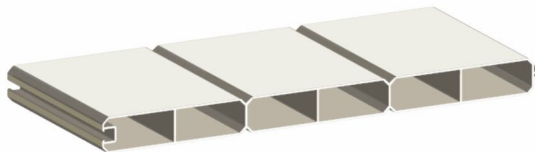

# Full Privacy 11.3" T&G

**1 1/2" x 5 1/2" POCKET RAIL**

(0.080" Wall)  
Corner R 0.188"

\*\*Standard Rail

**2" x 6" POCKET RAIL**

(0.080" Wall)  
Corner R 0.188"

\*\*Special Order

**2" x 7" DECO POCKET RAIL**

(0.080" Wall)  
Corner R 0.188"

\*\*Special Order

**5" x 5" ECONOMY POST**

(0.135" Wall)  
Corner R 0.188"

**7/8" x 11.277" T&G PICKET**

(0.045" Wall)  
Corner R 0.0625"

**7/8" U-CHANNEL**

(0.060 Wall)