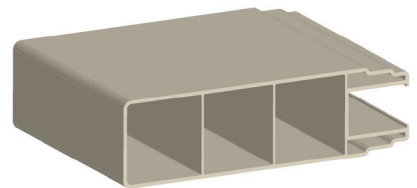

# Full Privacy 11.3" T&G

**1 1/2" x 5 1/2" POCKET RAIL**

(0.080" Wall)  
Corner R 0.188"

\*\*Standard Rail

**2" x 6" POCKET RAIL**

(0.080" Wall)  
Corner R 0.188"

\*\*Special Order

**2" x 7" DECO POCKET RAIL**

(0.080" Wall)  
Corner R 0.188"

\*\*Special Order

**5" x 5" ECONOMY POST**

(0.135" Wall)  
Corner R 0.188"

**7/8" x 11.277" T&G PICKET**

(0.045" Wall)  
Corner R 0.0625"

**7/8" U-CHANNEL**

(0.060 Wall)