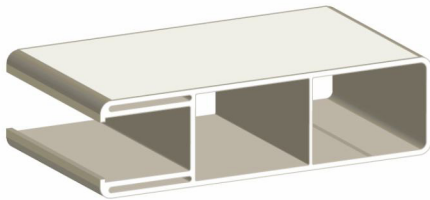

# Full Privacy 11.3" T&G

**1 1/2" x 5 1/2" POCKET RAIL**

(0.080" Wall)  
Corner R 0.188"

\*\*Standard Rail

**2" x 6" POCKET RAIL**

(0.080" Wall)  
Corner R 0.188"

\*\*Special Order

**2" x 7" DECO POCKET RAIL**

(0.080" Wall)  
Corner R 0.188"

\*\*Special Order

**5" x 5" ECONOMY POST**

(0.135" Wall)  
Corner R 0.188"

**7/8" x 11.277" T&G PICKET**

(0.045" Wall)  
Corner R 0.0625"

**7/8" U-CHANNEL**

(0.060 Wall)