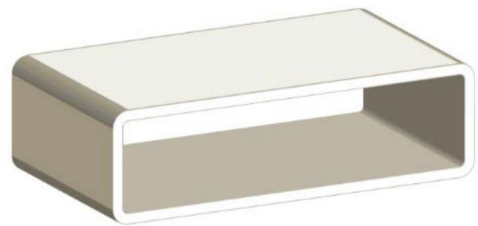

3'-4' tall picket fence

2" x 3 1/2" RAIL

(0.120" Wall)
Corner R 0.188"

7/8" x 3" PICKET

(0.080" Wall)
Corner R 0.125"

5" x 5" ECONOMY POST

(0.135" Wall)
Corner R 0.188"

4" x 4" THIN WALL

(0.135" Wall)
Corner R 0.188"