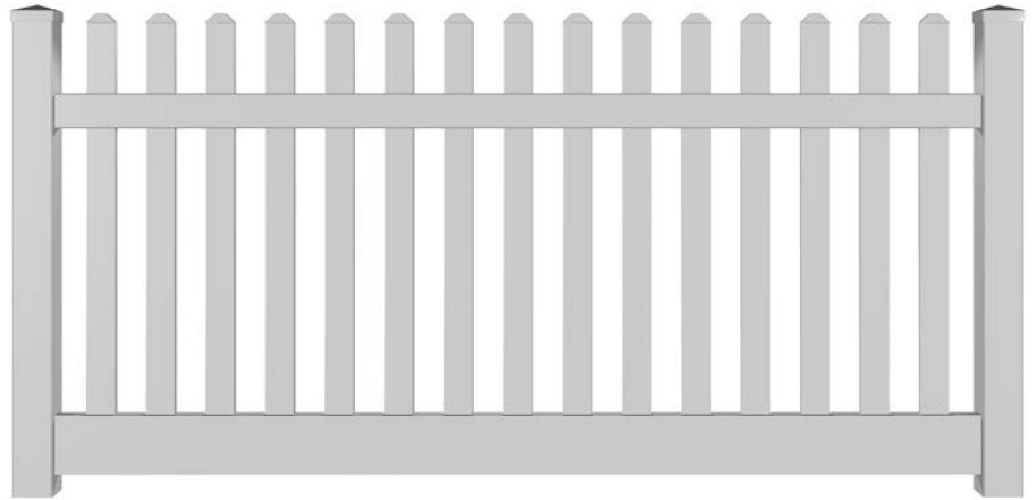

3'-4' tall picket fence

2" x 3 1/2" RAIL

(0.120" Wall)
Corner R 0.188"

7/8" x 3" PICKET

(0.080" Wall)
Corner R 0.125"

5" x 5" ECONOMY POST

(0.135" Wall)
Corner R 0.188"

4" x 4" THIN WALL

(0.135" Wall)
Corner R 0.188"