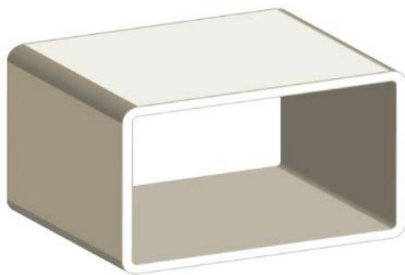

3'-4' tall picket fence

2" x 3 1/2" RAIL

(0.120" Wall)
Corner R 0.188"

7/8" x 3" PICKET

(0.080" Wall)
Corner R 0.125"

5" x 5" ECONOMY POST

(0.135" Wall)
Corner R 0.188"

4" x 4" THIN WALL

(0.135" Wall)
Corner R 0.188"