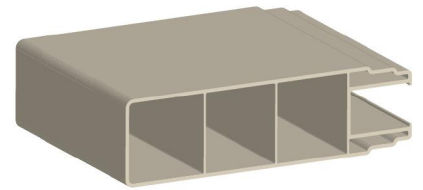

## 1 1/2" x 5 1/2" POCKET RAIL

(0.080" Wall)  
Corner R 0.188"

\*\*Standard Rail  
\*\*Not available in Variegated

## 2" x 6" POCKET RAIL

(0.080" Wall)  
Corner R 0.188"

\*\*Special Order  
\*\*Not available in Variegated

## 2" x 7" DECO POCKET RAIL

(0.080" Wall)  
Corner R 0.188"

\*\*Special Order  
\*\*Not available in Variegated

## 5" x 5" ECONOMY POST

(0.135" Wall)  
Corner R 0.188"

\*\*Not available in Variegated