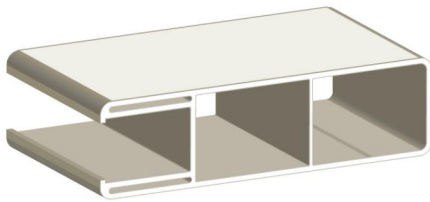

# Full Privacy 6" T&G

\*\*Also available in regular White\*\*

## 1 1/2" x 5 1/2" POCKET RAIL

(0.080" Wall)  
Corner R 0.188"

\*\*Standard Rail  
\*\*Not available in Variegated

## 2" x 6" POCKET RAIL

(0.080" Wall)  
Corner R 0.188"

\*\*Special Order  
\*\*Not available in Variegated

## 5" x 5" ECONOMY POST

(0.135" Wall)  
Corner R 0.188"

\*\*Not available in Variegated