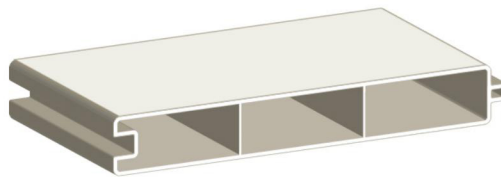

## 2" x 6" POCKET RAIL

(0.080" Wall)  
Corner R 0.188"

\*\*Special Order  
\*\*Not available in Variegated

## 2" x 7" DECO POCKET RAIL

(0.080" Wall)  
Corner R 0.188"

\*\*Special Order  
\*\*Not available in Variegated

## 5" x 5" ECONOMY POST

(0.135" Wall)  
Corner R 0.188"

\*\*Not available in Variegated